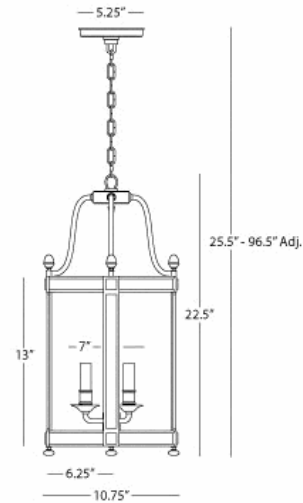

**BLAKE**

**3360**

**10" Dia Entry Pendant**

**3 - 60W Max.**

**Bulb Type: B10 Candelabra**

**Direct Wire Only**

**Antique Brass Finish**

**4 Clear Glass Shade Panels**

**Susp. Hardware: 6ft. Chain**

**FINISH OPTIONS:**

**S3360 - Polished Nickel**

**Z3360 - Deep Patina Bronze**

**\*\* Available for Quick SHIP \*\***