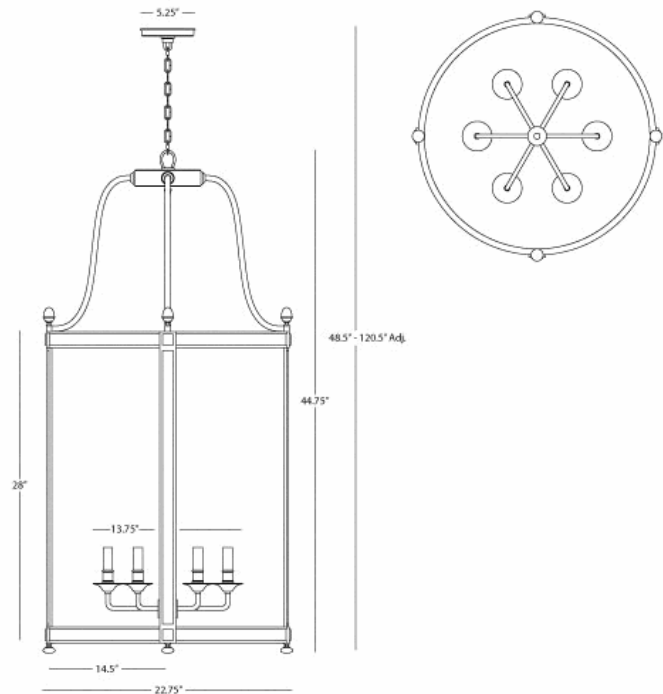

BLAKE

3362

22" Dia Entry Pendant

6 - 60W Max.

Bulb Type: B10 Candelabra

Direct Wire Only

Antique Brass Finish

4 Clear Glass Shade Panels

Susp. Hardware: 6ft. Chain

FINISH OPTIONS:

S3362 - Polished Nickel

Z3362 - Deep Patina Bronze

**** Available for Quick SHIP ****