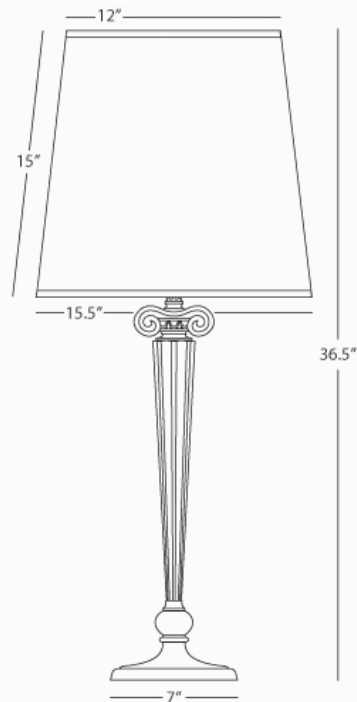

PIERO

350BL

TABLE LAMP

1 - 150W Max.

Bulb Type: A

Switch: 3- way

Matte White Painted Finish over Poly Resin

Marine Blue Painted Opaque Parchment Shade w/White

Paper Tape Trim

SHADE OPTIONS:

350GN - Electric Green Painted Opaque Parchment

Shade w/White Paper Tape Trim

350LN - White Brussels Linen Hardback Shade

350TP - Smokey Taupe Painted Opaque Parchment

Shade w/White Paper Tape Trim

350WH - White Opaque Parchment Shade w/White Paper

Tape Trim

**** Available for Quick SHIP ****