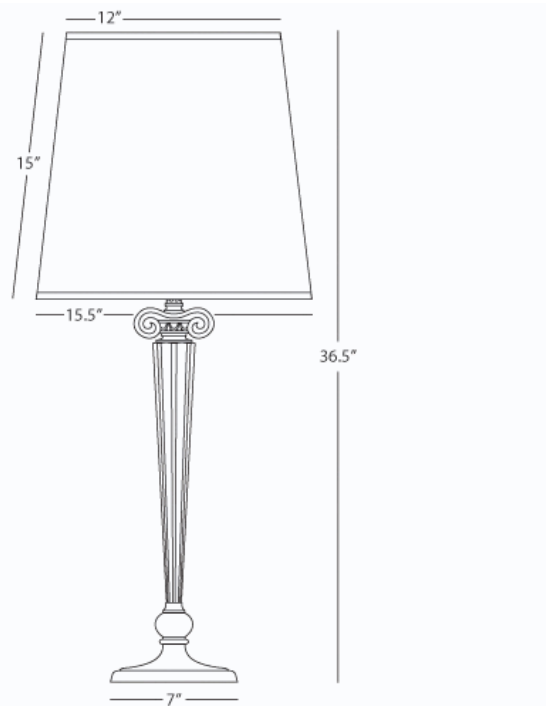

PIERO

350GN

TABLE LAMP

1 - 150W Max.

Bulb Type: A

Switch: 3- way

Matte White Painted Finish over Poly Resin

Electric Green Painted Opaque Parchment Shade

w/White Paper Tape Trim

SHADE OPTIONS:

350BL - Marine Blue Painted Opaque Parchment Shade

w/White Paper Tape Trim

350LN - White Brussels Linen Hardback Shade

350TP - Smokey Taupe Painted Opaque Parchment

Shade w/White Paper Tape Trim

350WH - White Opaque Parchment Shade w/White Paper

Tape Trim

** Available for Quick SHIP **