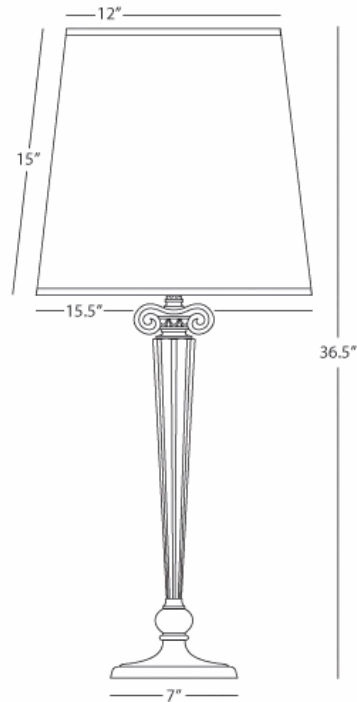

PIERO

350LN

TABLE LAMP

1 - 150W Max.

Bulb Type: A

Switch: 3- way

Matte White Painted Finish over Poly Resin

White Brussels Linen Hardback Shade

**SHADE OPTIONS:**

350BL - Marine Blue Painted Opaque Parchment Shade

w/White Paper Tape Trim

350GN - Electric Green Painted Opaque Parchment

Shade w/White Paper Tape Trim

350TP - Smokey Taupe Painted Opaque Parchment

Shade w/White Paper Tape Trim

350WH - White Opaque Parchment Shade w/White Paper

Tape Trim

**\*\* Available for Quick SHIP \*\***