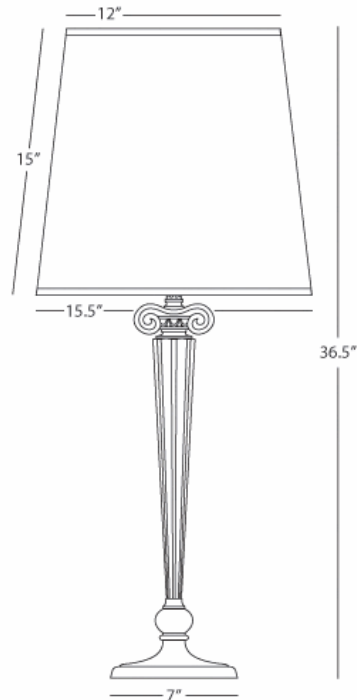

PIERO

350TP

TABLE LAMP

1 - 150W Max.

Bulb Type: A

Switch: 3- way

Smokey Taupe Painted Finish over Poly Resin

Electric Green Painted Opaque Parchment Shade

w/White Paper Tape Trim

SHADE OPTIONS:

350BL - Marine Blue Painted Opaque Parchment Shade

w/White Paper Tape Trim

350GN - Electric Green Painted Opaque Parchment

Shade w/White Paper Tape Trim

350LN - White brussels Linen Hardback Shade

350WH - White Opaque Parchment Shade w/White Paper

Tape Trim

**** Available for Quick SHIP ****