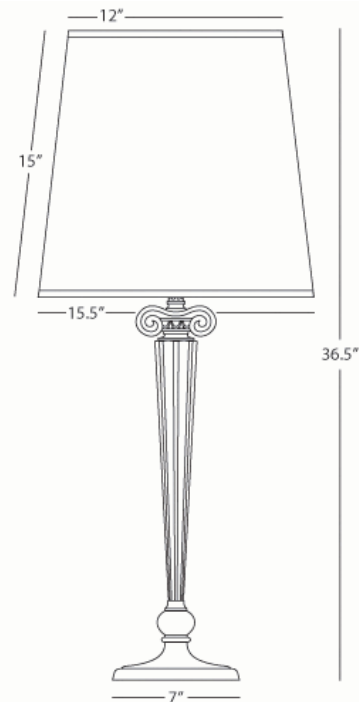

PIERO

350WH

TABLE LAMP

1 - 150W Max.

Bulb Type: A

Switch: 3- way

Matte White Painted Finish over Poly Resin

White Opaque Parchment Shade w/White Paper Tape

Trim

SHADE OPTIONS:

350BL - Marine Blue Painted Opaque Parchment Shade

w/White Paper Tape Trim

350GN - Electric Green Painted Opaque Parchment

Shade w/White Paper Tape Trim

350LN - White Brussels Linen Hardback Shade

350TP - Smokey Taupe Painted Opaque Parchment

Shade w/White Paper Tape Trim

** Available for Quick SHIP **