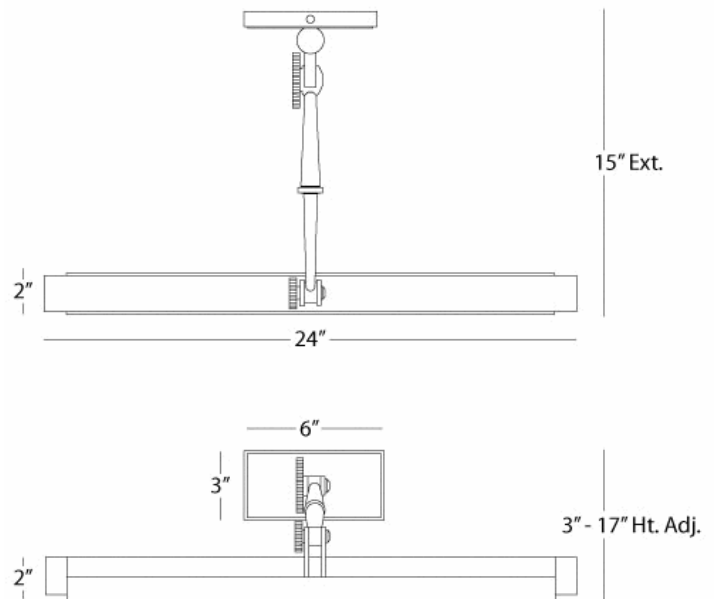

MEILLEUR

412

24" Picture Light

2-25W Max.

Bulb Type: B9.5 Candelabra

Switch: On-Off

Cord Cover / Direct Wire

Antique Natural Brass Finish

Metal Shade

FINISH OPTIONS:

D412 - Dark Antique Nickel

Z412 - Deep Patina Bronze

** Available for Quick SHIP **