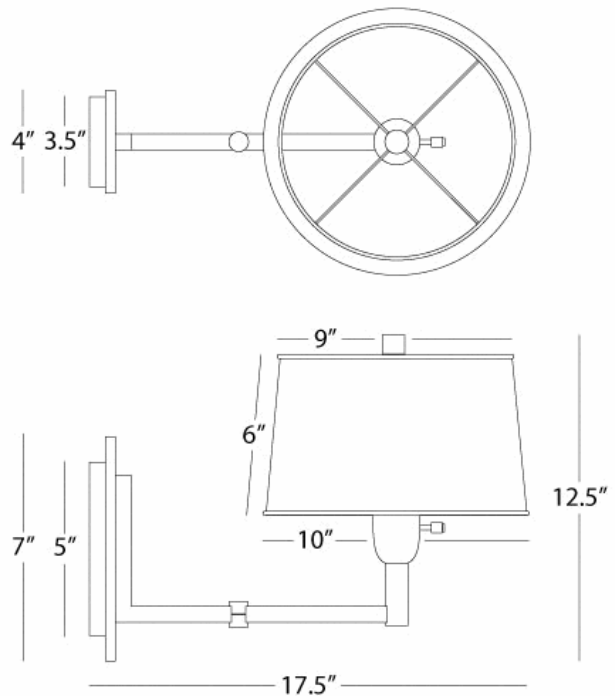

**WONTON**

**4237**

**Wall Swinger**

**1 - 100W Max.**

**Bulb Type: A**

**Switch: Full Range Dimmer**

**24" Cord Cover or Convertible Direct Wire**

**Deep Patina Bronze Finish w/ Cherry Finished Wood**

**Accents**

**Light Beige Linen Shade w/ Rolled Edge Hem**

**FINISH / SHADE OPTION:**

**S4237 - Silver Plate w/**

**Weathered Ebony Finished Wood**

**Off-White Linen Shade**

**\*\* Available for Quick SHIP \*\***