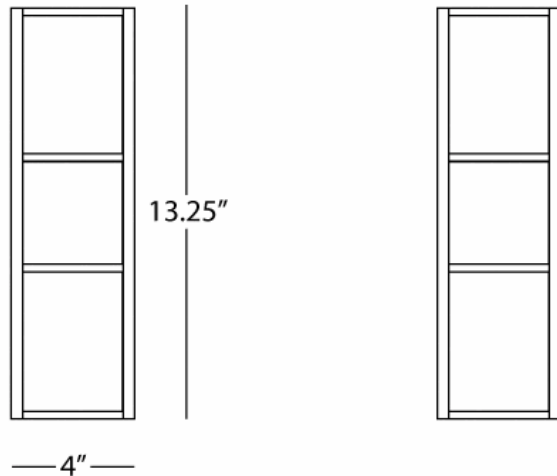

WONTON

4238

Wall Sconce

2-60W Max.

Bulb Type: B10 Candelabra

Direct Wire Only

Deep Patina Bronze w/ Cherry Finished Wood Accents

White Cased Glass Panels

FINISH OPTION:

S4238 - Silver Plate Finish

w/ Weathered Ebony

Finished Wood

** Available for Quick SHIP **