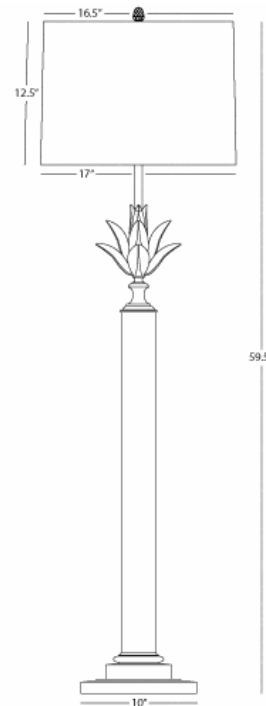

FIORE

4801

Floor Lamp

1-150W Max.

Bulb Type: A

Switch: 3-Way

Deep Patina Bronze Finish w/ Antique Brass Accents

Deep Patina Bronze Shade w/ Antique Natural Brass

Interior

**\*\* Available for Quick SHIP \*\***