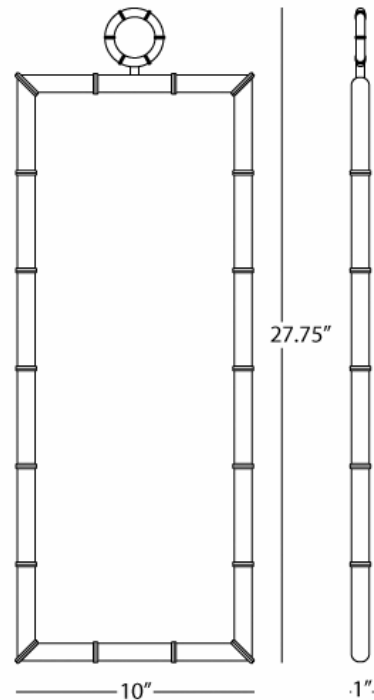

JONATHAN ADLER

MEURICE

656

Mirror

Antique Natural Brass Finish over Metal

FINISH OPTIONS:

S656 - Polished Nickel

Z656 - Deep Patina Bronze