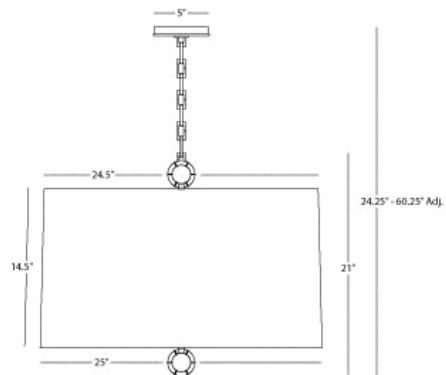

JONATHAN ADLER

MEURICE

657

25" Dia. Shade Pendant

3 - 100W Max.

Bulb Type: A

Direct Wire Only

Antique Natural Brass Finish over Metal

Off White Linen Shade w/ Rolled Edge Hem

24" Acrylic Diffuser

Susp. Hardware: 3 Ft. Chain

FINISH OPTIONS:

S657 - Polished Nickel

Z657 - Deep Patina Bronze

**** Available for Quick SHIP ****