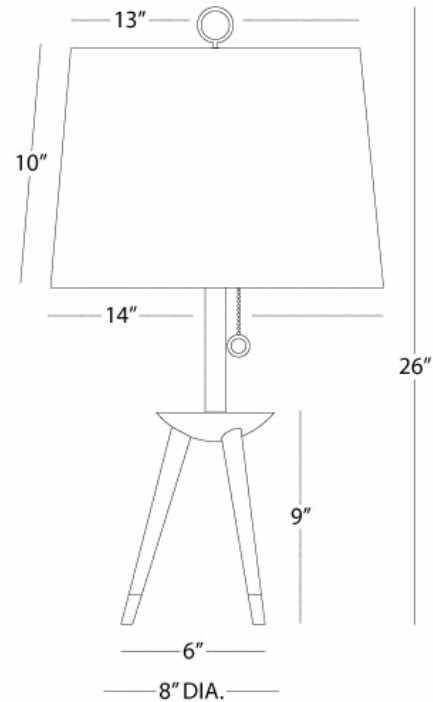

** Available for Quick SHIP **