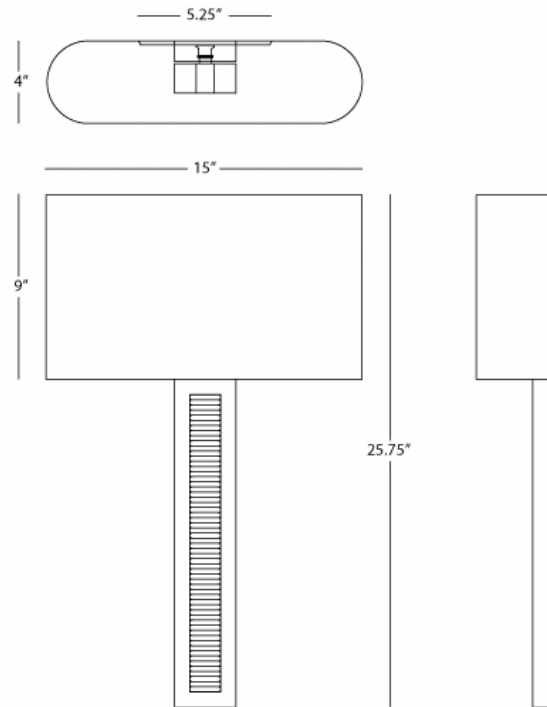

JONATHAN ADLER

WAUWINET

722

Sconce

2-60W Max.

Bulb Type: A

Direct Wire Only

Walnut Finished Oak w/ Deep Patina Bronze Metal and

Natural Rope Accents

Natural Linen Fabric Shade w/ Rolled Edge Hem

** Available for Quick SHIP **