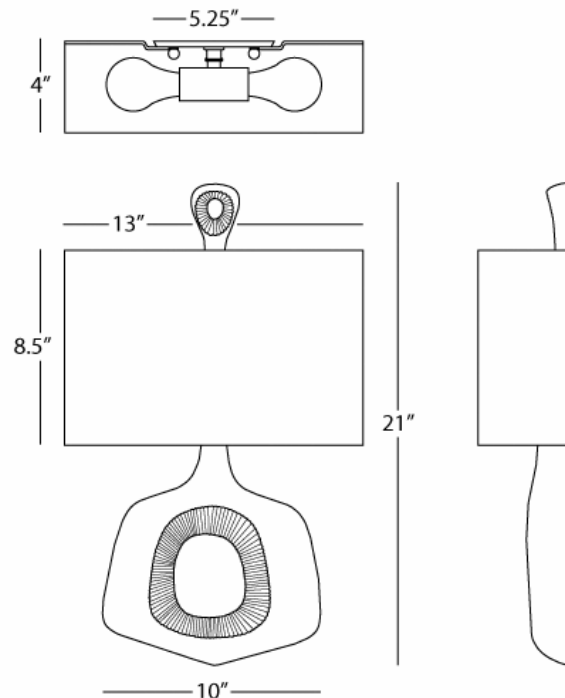

JONATHAN ADLER

CERAMIC SCONCE

731

Reform Wall Sconce

2-60W Max.

Bulb Type: A

Direct Wire Only

Ceramic w/White Glaze Finish

Rectangular White Linen Fabric Shade w/ Rolled Edge

Hem

**** Available for Quick SHIP ****