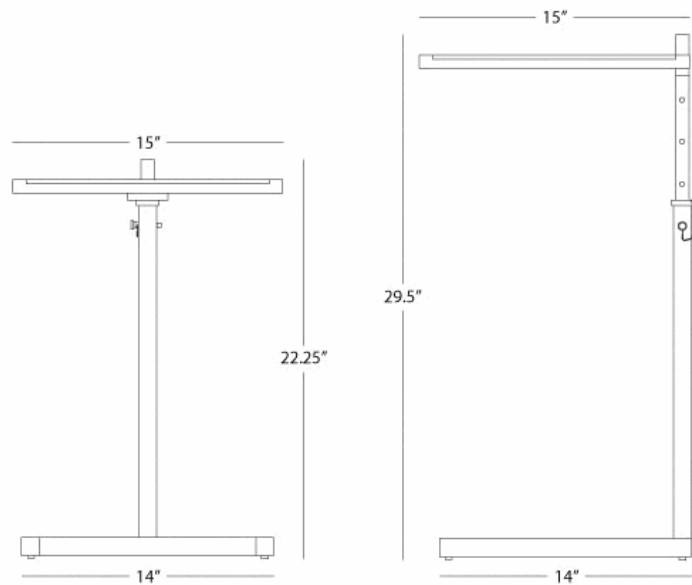

DOUGHNUT

909

Adjustable Table

Antique Brass Finish over Metal w/

Clear Tempered Glass Top

FINISH OPTIONS:

S909 - Antique Silver w/ Smoke Tempered Glass Top

Z909 - Deep Patina Bronze w/ Smoke Tempered Glass

Top

** Available for Quick SHIP **