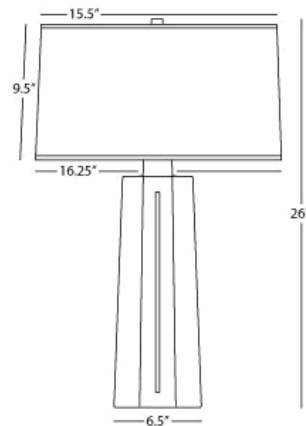

ISIS

961

Table Lamp

1-150W Max.

Bulb Type: A

Switch: 3-Way

Chocolate Glazed Ceramic

Polished Nickel Accents

Oyster Linen Shade

See Page___ for Color Options

** Available for Quick SHIP **