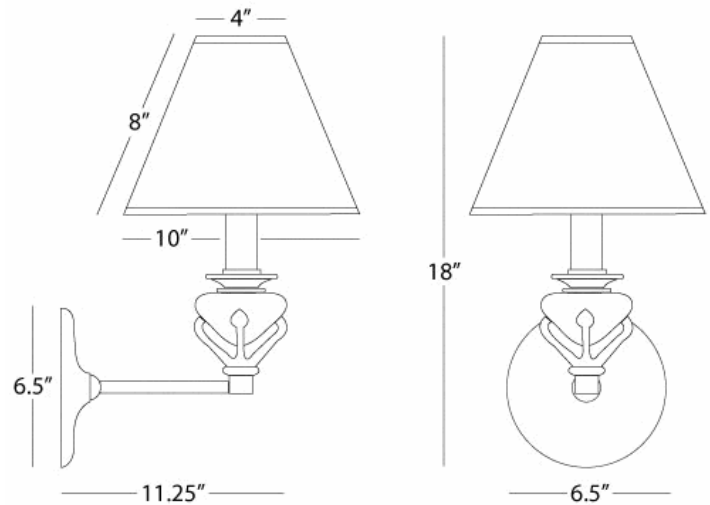

BEAUX ARTS

9821RST

Wall Sconce

1-60W Max.

Bulb Type: A

Switch: On - Off

Cord Cover / Direct Wire

Antiqued Rust Finish over Cast Metal

Cloud Parchment Shade

SHADE OPTION:

9821X - Translucent Flax Parchment

** Available for Quick SHIP **