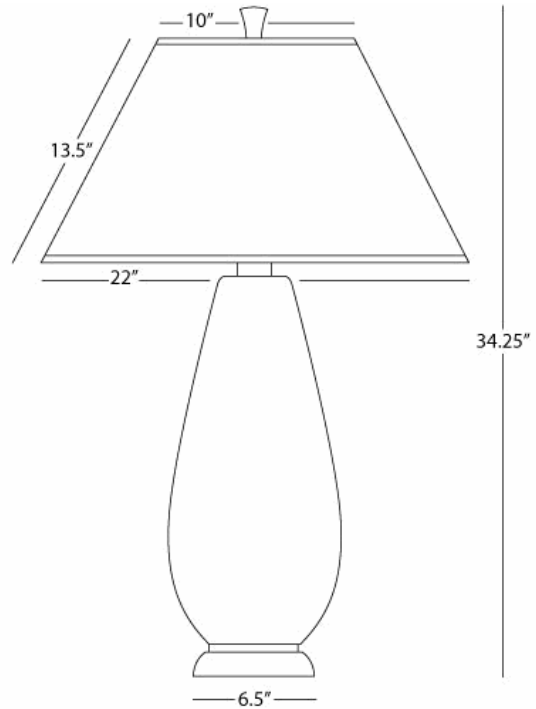

** Available for Quick SHIP **