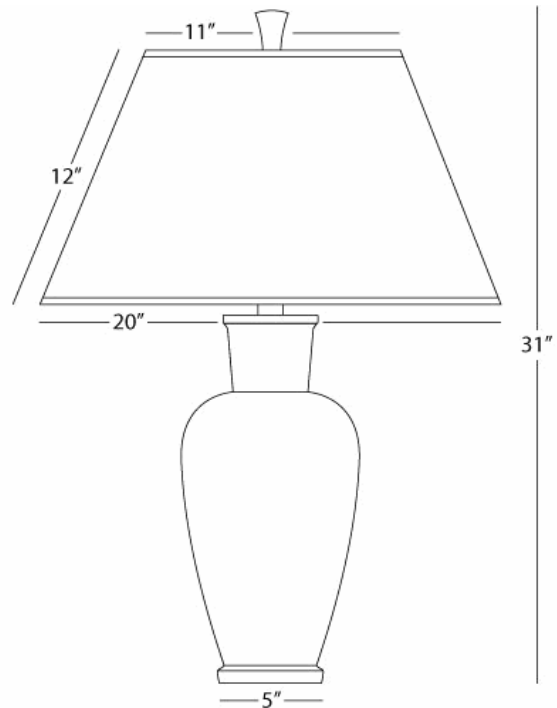

** Available for Quick SHIP **