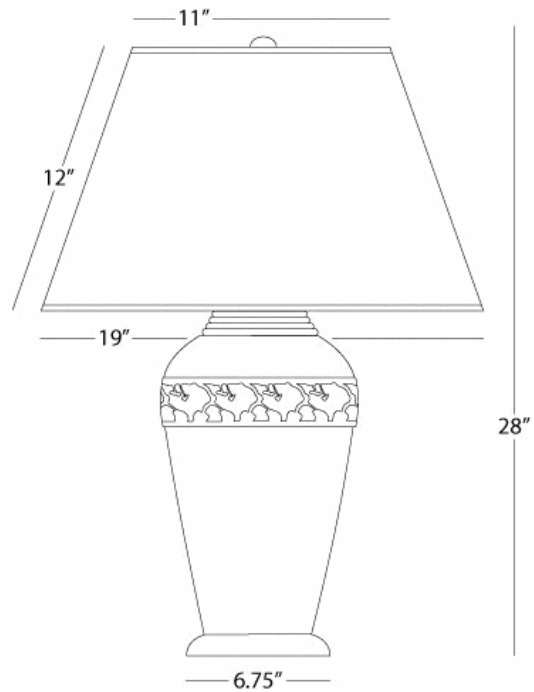

MERIDIEN

9881

Table Lamp

1-150W Max.

Bulb Type: A

Switch: 3-Way

Buddha Bronze Finish w/

Pale Sage Antique over Cast Metal

Translucent Flax Parchment Shade

SHADE OPTION:

9881X - Oyster Saki Fabric

** Available for Quick SHIP **