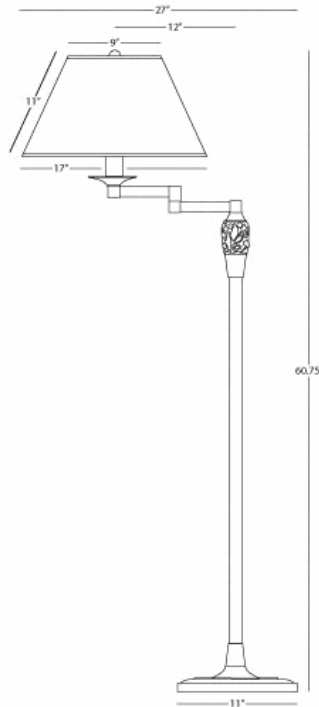

** Available for Quick SHIP **