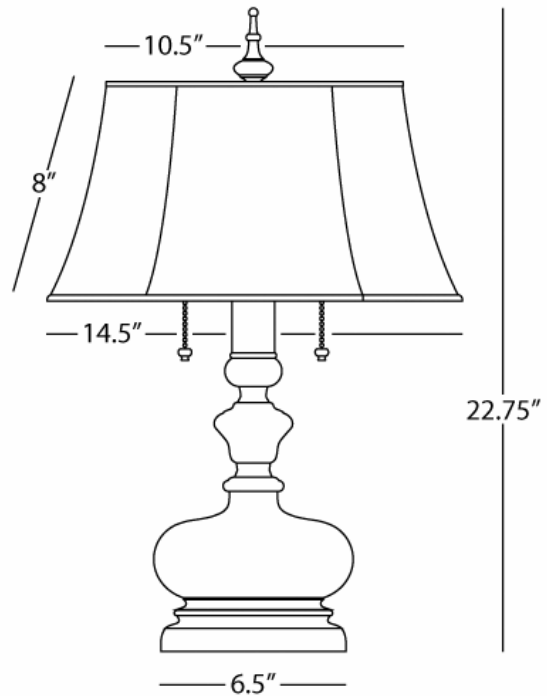

** Available for Quick SHIP **