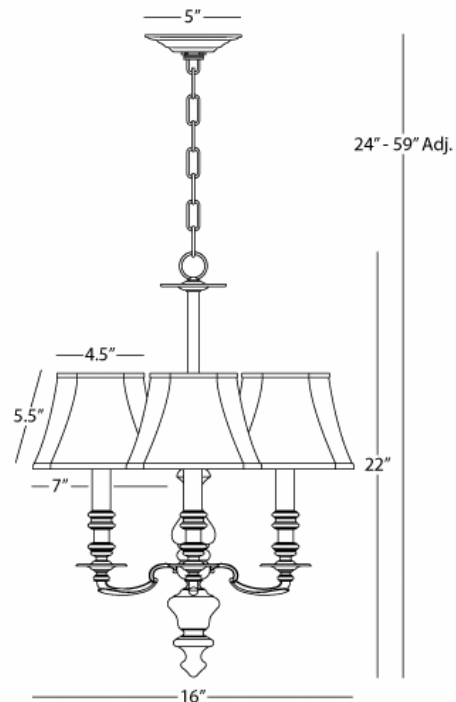

NEWPORT

9952

3 - Light Mini Chandelier

3 - 60W Max.

Bulb type: B10 Candelabra

Direct Wire Only

Buddha Bronze Finish w/ Pale Sage Antique over Cast

Metal

Antique Gold Dupioni Silk Empire Shades

Susp. Hardware: 3ft. Chain

FINISH / SHADE OPTIONS:

G9952 - Rose Gold

Off-White Dupioni Silk

P9952 - Pewter Finish w/ Dark Charcoal Antique

Off-White Dupioni Silk

**** Available for Quick SHIP ****