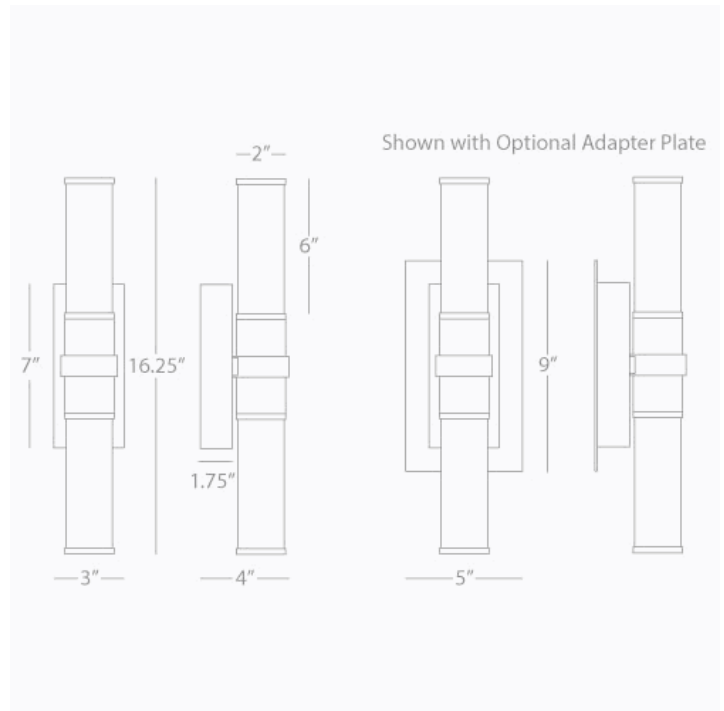

RODERICK

B1311

Bath Sconce - Fluorescent

2 - 7W Max.

Bulb Type: 2G7 Base

Direct Wire Only

Antique Silver Finish

White Frosted Glass Shades

Bulbs Included

FINISH OPTIONS / FLUORESCENT:

C1311 - Polished Chrome

S1311 - Polished Nickel

Z1311 - Deep Patina Bronze

***Metal Junction Box Cover Plate in Matching Finish**

Included

**** Available for Quick SHIP ****