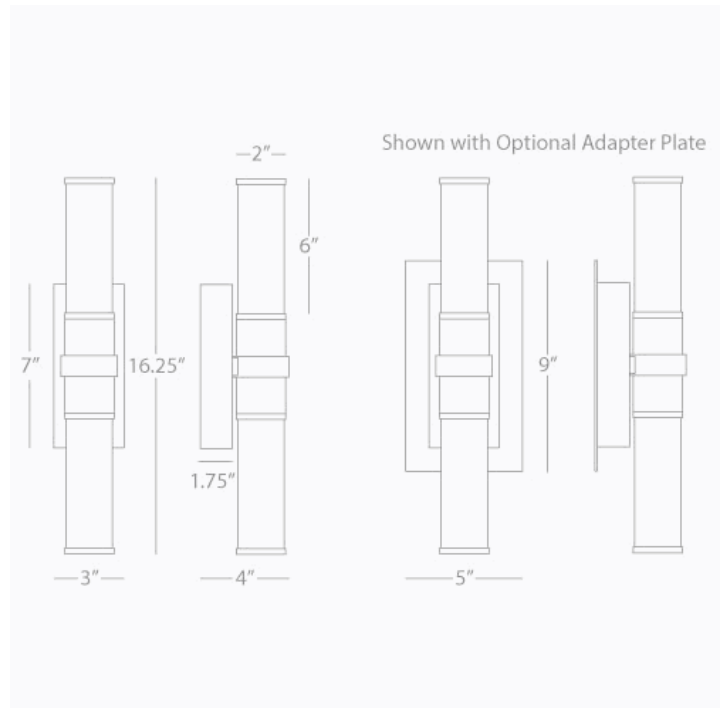

RODERICK

B1315

Bath Sconce - Halogen

2 - 30W Max.

Bulb Type: Bi-Pin, 12V G4 Base

Direct Wire Only

Antique Silver Finish

White Frosted Glass Shades

FINISH OPTIONS / HALOGEN:

C1315 - Polished Chrome

S1315 - Polished Nickel

Z1315 - Deep Patina Bronze

***Metal Junction Box Cover Plate in Matching Finish**

Included

**** Available for Quick SHIP ****