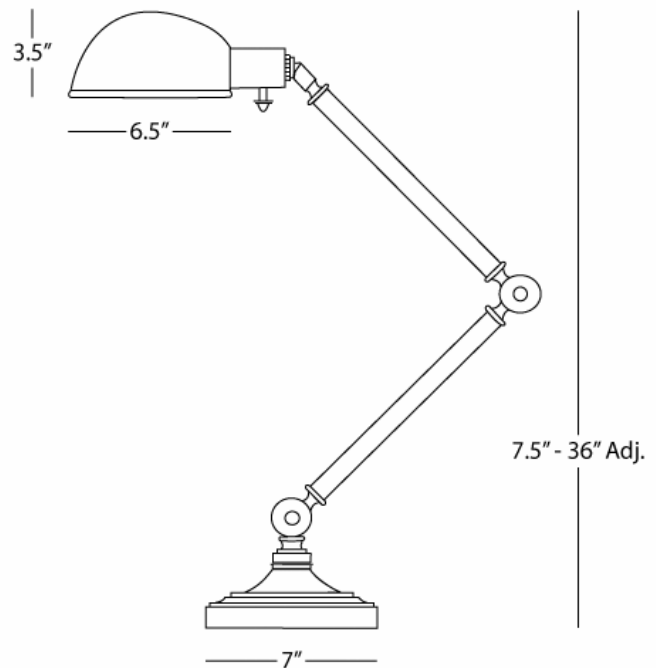

KINETIC

B1500BRC

Adjustable Pharmacy Task Table Lamp

1-60W Max.

Bulb Type: A

Switch: Hi-Lo Dimming

Brushed Chrome Finish

Metal Shade

FINISH OPTIONS:

1500 - Antique Brass

P1500 - Patina Nickel

Z1500DBZ - Deep Patina Bronze

** Available for Quick SHIP **