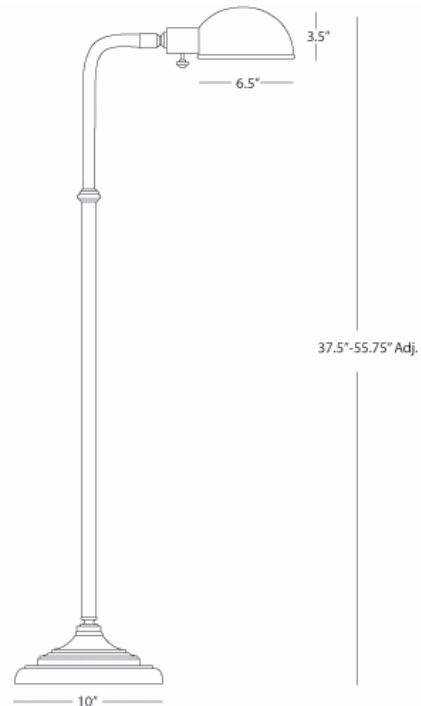

KINETIC

B1505BRC

Adjustable Pharmacy Task Floor Lamp

1-60W. Max.

Bulb Type: A

Switch: Hi-Lo Dimming

Brushed Chrome Finish

Metal Shade

FINISH OPTIONS:

1505 - Antique Brass

P1505 - Patina Nickel

Z1505DBZ - Deep Patina Bronze

** Available for Quick SHIP **