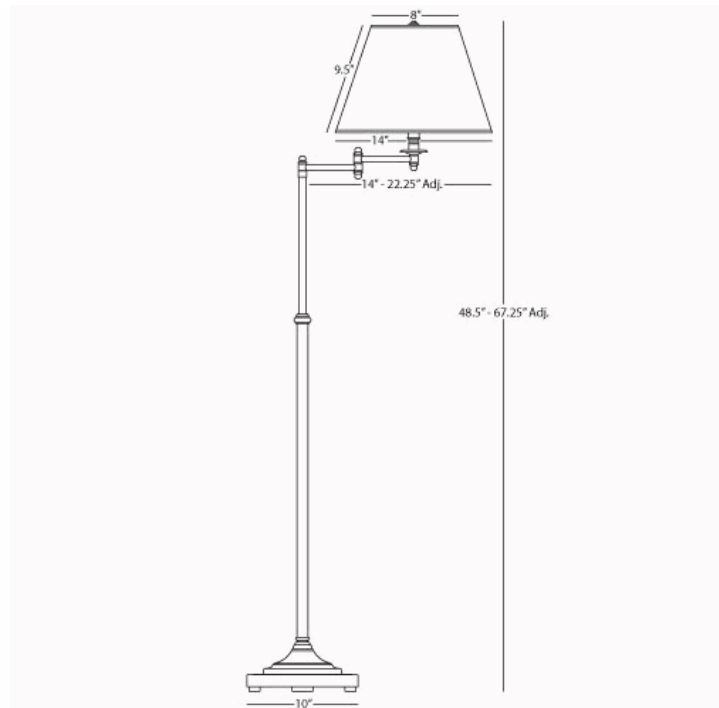

KINETIC

1507X

Adjustable Swing Arm Floor Lamp

1-150W Max.

Bulb Type: A

Switch: 3-Way

Antique Brass over Metal / Brass

Ascot Bone Fabric Shade

FINISH / SHADE OPTIONS:

1507 - Antique Brass

Natural Side Pleat Fabric Shade

1507ALT - Antique Brass

Oyster Linen Shade

B1507ALT - Brushed Chrome

Oyster Linen Shade

B1507BRC - Brushed Chrome

Pearl White Side Pleat Fabric Shade

B1507XXX - Brushed Chrome

Ascot White Fabric Shade

Z1507ALT - Deep Patina Bronze

Oyster Linen Shade

**** Available for Quick SHIP ****