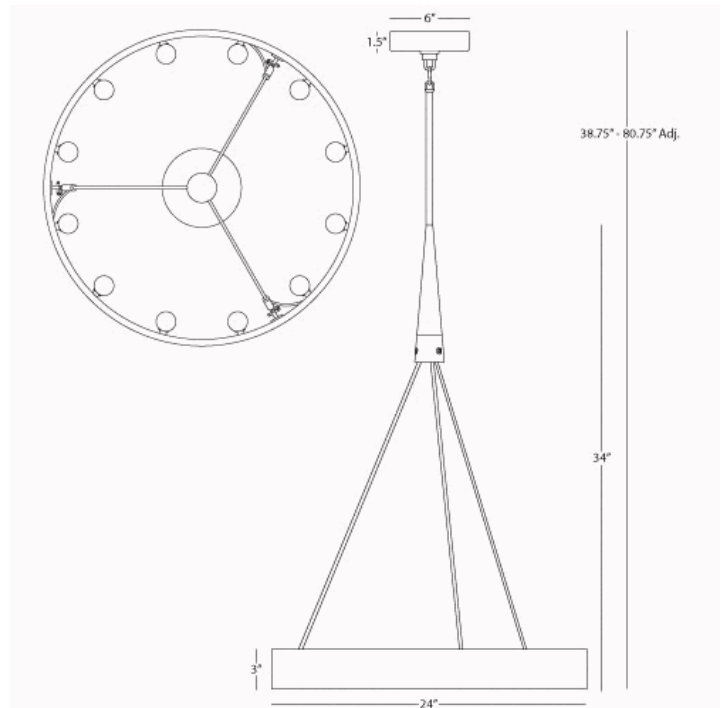

RICO ESPINET

CANDELARIA

B2090

24" Dia. Chandelier

12-40W Max.

Bulb Type: A

Direct Wire Only

Brushed Nickel Finish over Metal

Susp. Hardware: 3 pcs - 5/8" x 12"

& 1pc - 5/8" x 6" Extension Rods

FINISH OPTION:

Z2090 - Deep Patina Bronze

**** Available for Quick SHIP ****