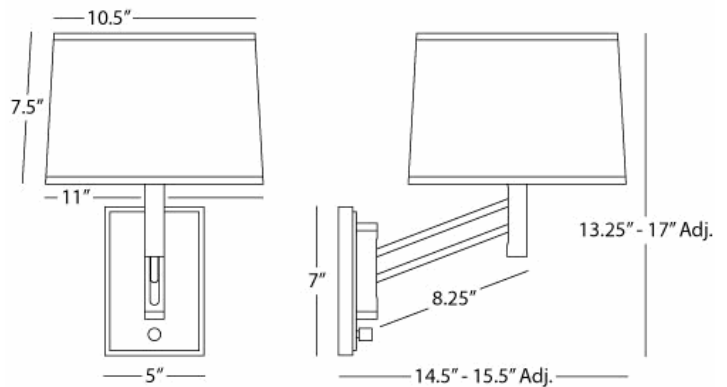

ANDERS

B2452

Wall Sconce

1-100W Max.

Bulb Type: A

Switch: Hi-Lo

24" Cord Cover/ Direct Wire

Satin Nickel Finish over Steel

Open Weave Heather Linen Shade

FINISH OPTIONS:

2452 - Dark Natural Brass Finish

** Available for Quick SHIP **