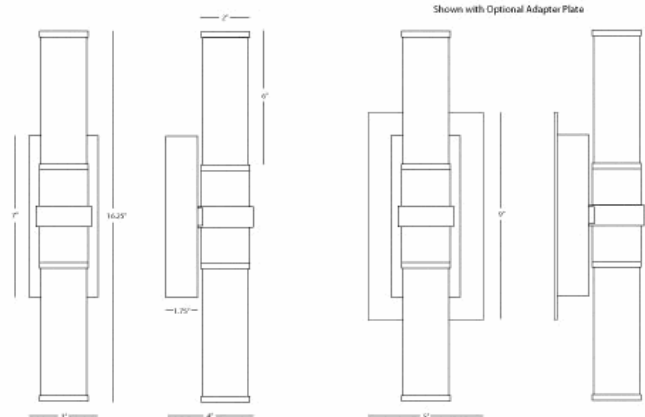

RODERICK

C1311

Bath Sconce - Fluorecent

2 - 5-9W Max.

Bulb Type: T4/2G7 Base

Compact Fluorescent

Direct Wire Only

Polished Chrome Finish

White Frosted Glass Shades

FINISH OPTIONS / FLUORESCENT:

1311 - Antique Brass

B1311 - Antique Silver

S1311 - Polished Nickel

Z1311 - Deep Patina Bronze

*Metal Junction Box Cover Plate in Matching Finish

Included

** Available for Quick SHIP **