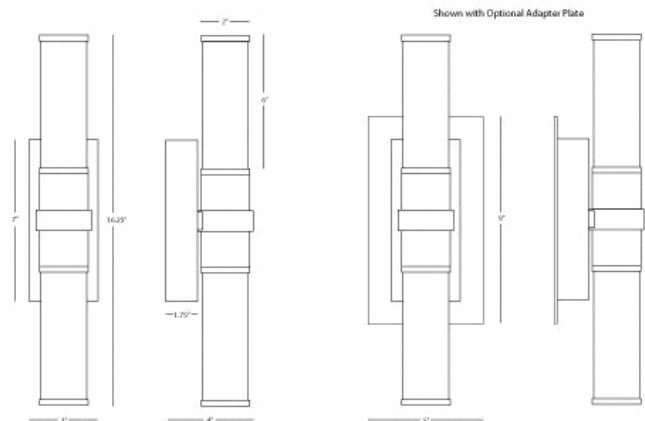

RODERICK

C1315

Bath Sconce - Halogen

2 - 30W Max.

G4 & GY6.5 Bi-Pin, 12V Halogen

Direct Wire Only

Polished Chrome Finish

White Frosted Glass Shades

FINISH OPTIONS / HALOGEN:

1315 - Antique Brass

B1315 - Antique Silver

S1315 - Polished Nickel

Z1315 - Deep Patina Bronze

***Metal Junction Box Cover Plate in Matching Finish**

Included

**** Available for Quick SHIP ****