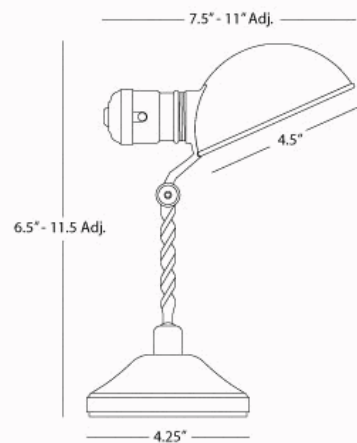

CRICKET

D173

Convertible Accent Lamp*

1-40W Max.

Bulb Type: A Torpedo

Switch: On-Off Push Thru Switch

Dark Antique Nickel Finish over Metal

Metal Shade

FINISH OPTIONS:

173 - Antique Brass

S173 - Polished Nickel

Z173 - Deep Patina Bronze

*** This lamp can clip on to a headboard or shelf by removing the loader and engaging the clip inside the base**

CLIP UNDER BASE FOR ATTACHMENT