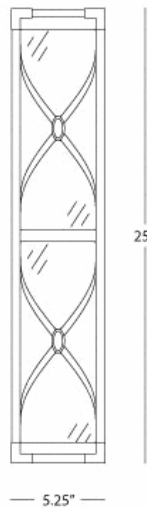

CHASE

D1987

24" Bath Strip

4-60W Max.

Bulb Type: B11 Torpedo

Direct Wire Only

Dark Antique Nickel Finish over Steel

Frosted White Glass Shades

Can Be Mounted Horizontally or Vertically

FINISH OPTIONS:

1987 - Antique Brass

S1987 - Polished Nickel

Z1987 - Deep Patina Bronze

**** Available for Quick SHIP ****