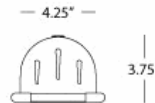

** Available for Quick SHIP **