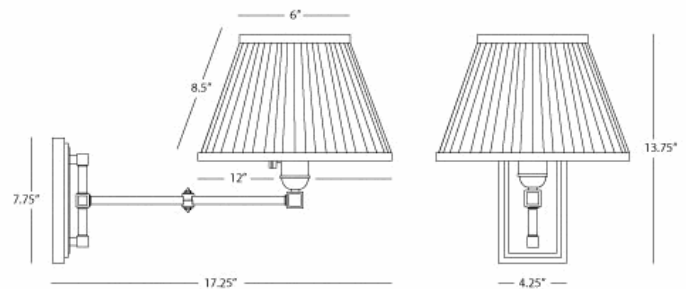

** Available for Quick SHIP **