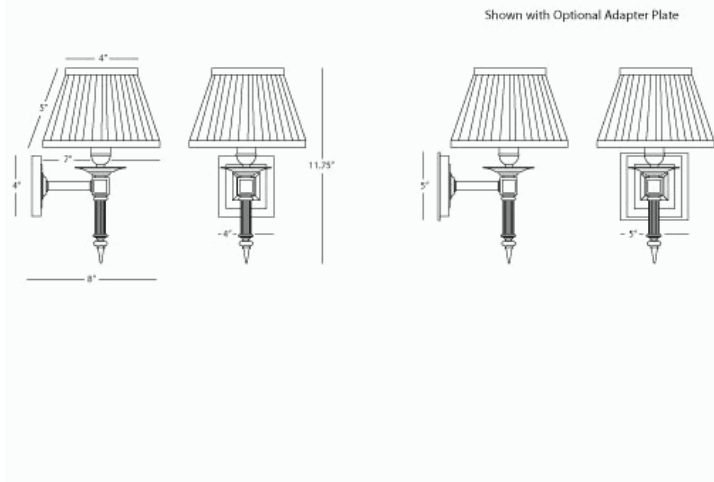

** Available for Quick SHIP **