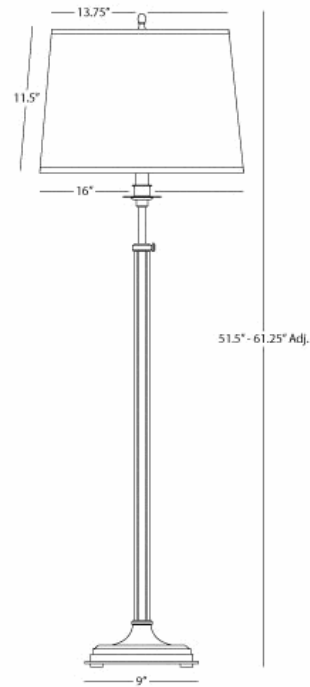

WINSTON

D2142

Adjustable Club Floor Lamp

1-150W Max.

Bulb Type: A

Switch: Full Range Dimmer

Dark Antique Nickel over Metal

Oyster Linen Shade

w/ Gray Fabric Tape Trim

FINISH / SHADE OPTION:

2142 - Dark Natural Brass

Driftwood Linen Shade w/

Brown Tape Trim

**** Available for Quick SHIP ****