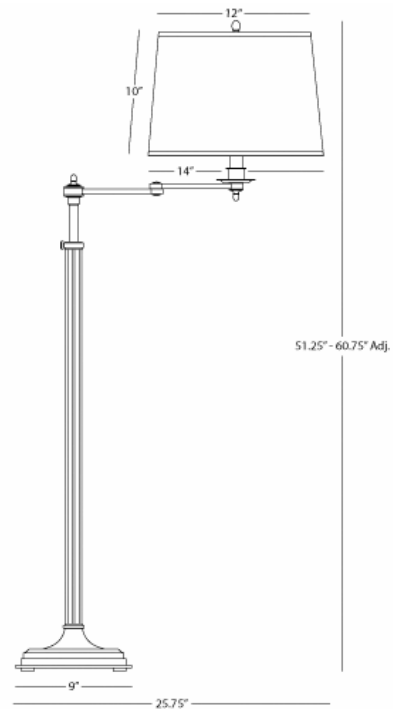

WINSTON

D2143

Adjustable Swing Arm Floor Lamp

1-150W Max.

Bulb Type: A

Switch: Full Range Dimmer

Dark Antique Nickel over Metal

Oyster Linen Shade w/ Gray Fabric

Tape Trim

FINISH / SHADE OPTION:

2143 - Dark Natural Brass

Driftwood Linen Shade

w/ Brown Tape Contrast Trim

**\*\* Available for Quick SHIP \*\***