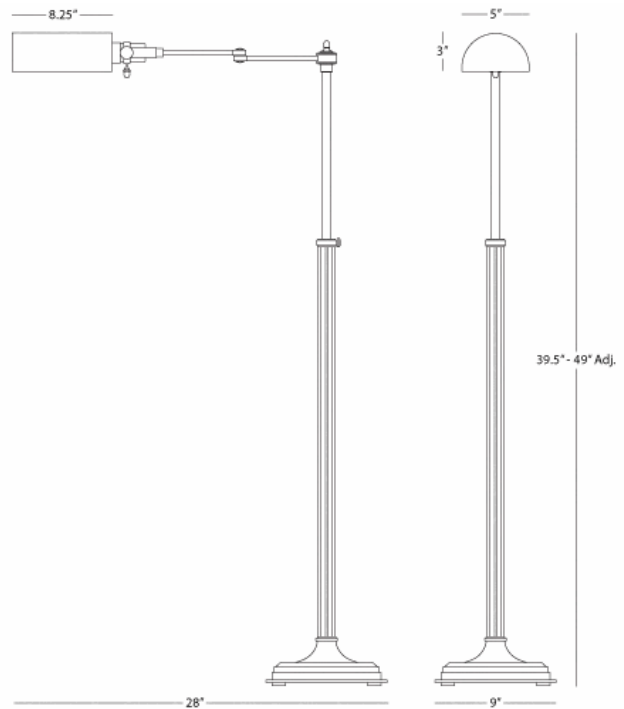

WINSTON

D2145

Adjustable Swing Arm Pharmacy Floor Lamp

1-100W Max.

Bulb Type: A

Switch: Full Range Dimmer

Dark Antique Nickel over Metal

Metal Shade

FINISH OPTION:

2145 - Dark Natural Brass

** Available for Quick SHIP **