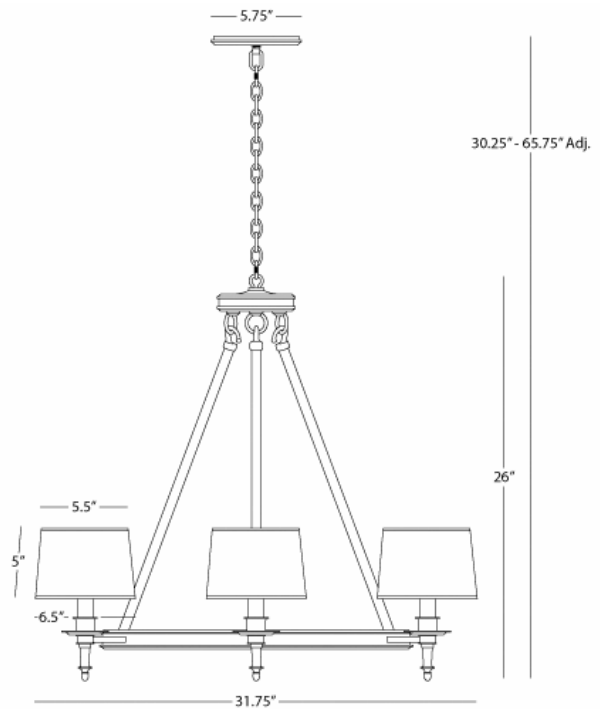

WINSTON

D2149

6-Light Chandelier

6-60W Max.

Bulb Type: B10 Candelabra

Direct Wire Only

Dark Antique Nickel

Oyster Linen Shades w/ Gray Tape Trim

Susp. Hardware: 3ft. Chain

FINISH / SHADE OPTION:

2149 - Dark Natural Brass

Driftwood Linen Shade w/

Brown Fabric Tape Trim

**** Available for Quick SHIP ****