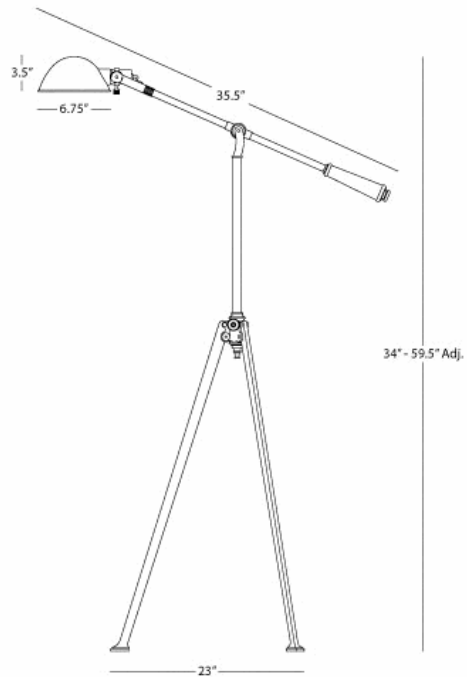

WINSTON

D2151

Tripod Pharmacy Floor Lamp

1 - 60W Max.

Bulb Type: A

Switch: Hi - Lo Dimming

Dark Antique Nickel over Metal

Metal Shade

FINISH OPTION:

2151 - Dark Natural Brass

** Available for Quick SHIP **