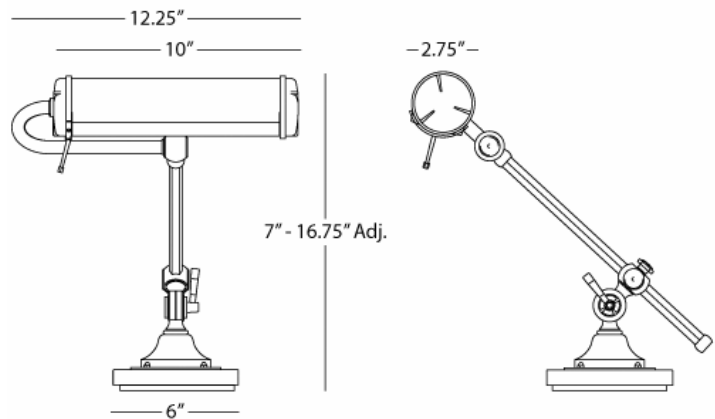

WINSTON

D2152

Adjustable Bankers Lamp

1-60W Max.

Bulb Type: T10 Tubular

Switch: Hi-Lo Line Switch

Dark Antique Nickel

Metal Shade

FINISH OPTION:

2152 - Dark Natural Brass

** Available for Quick SHIP **