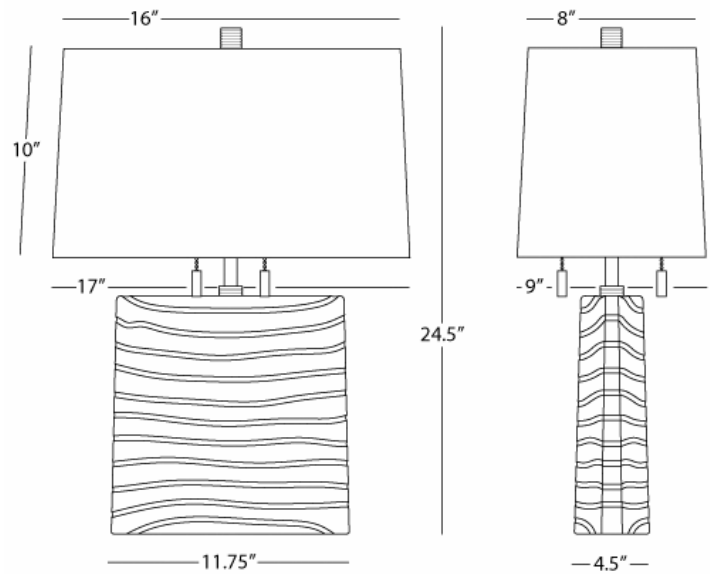

WELLS

D3319

Table Lamp

2-60W Max.

Bulb Type: A

Switch: On-Off Double Pull Chains

Clear Seeded Glass w/ Dark Antique Nickel Accents

Oval Off-White Linen Shade w/ Rolled Edge Hem

FINISH OPTION:

Z3319 - Topaz Seeded Glass w/ Deep

Patina Bronze

** Available for Quick SHIP **