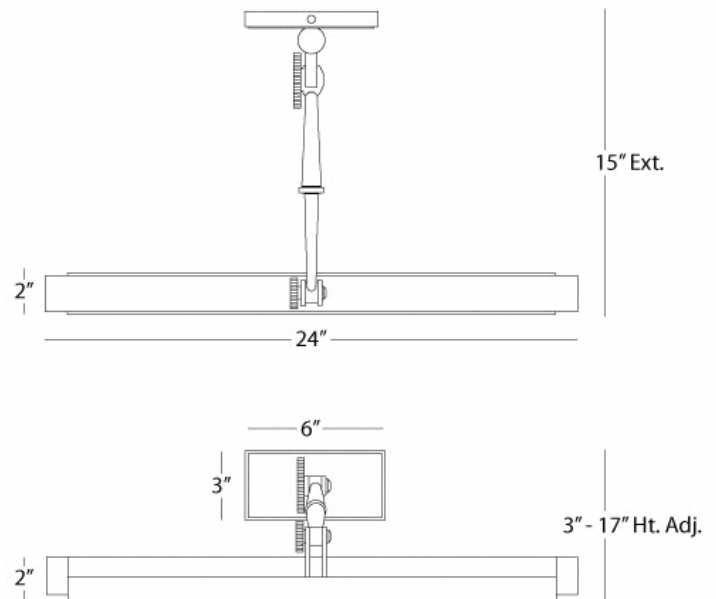

MEILLEUR

D412

24" Picture Light

2-25W Max.

Bulb Type: B9.5 Candelabra

Switch: On-Off Line

Cord Cover / Direct Wire

Dark Antique Nickel Finish

Metal Shade

FINISH OPTIONS:

412 - Antique Natural Brass

Z412 - Deep Patina Bronze

** Available for Quick SHIP **