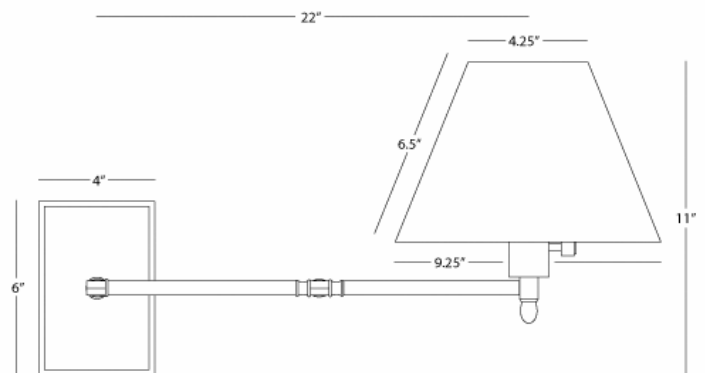

Off White Linen Shade w/ Rolled Edge Hem

FINISH / SHADE OPTIONS:

429X - Antique Natural Brass

Light Beige Linen

S429X - Polished Nickel

Off White Linen

Z429X - Deep Patina Bronze

Light Beige Linen