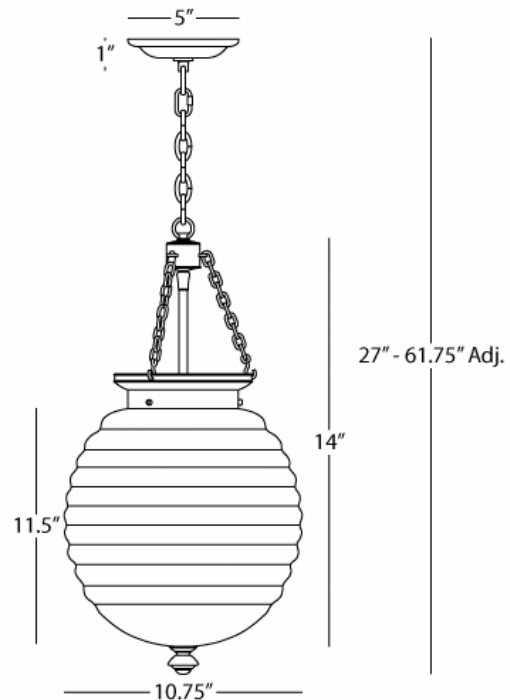

**BEEHIVE**

**D616**

**Pendant**

**3-60W Max.**

**Bulb Type: B11 Torpedo**

**Direct Wire Only**

**Dark Antique Nickel Finish over Metal**

**Clear Glass Shade**

**Susp. Hardware: 3ft. Chain**

**FINISH/ SHADE OPTIONS:**

**S616 - Polished Nickel w/ White Cased Glass Shade**

**Z616 - Deep Patina Bronze w/ Topaz Glass Shade**

**\*\* Available for Quick SHIP \*\***