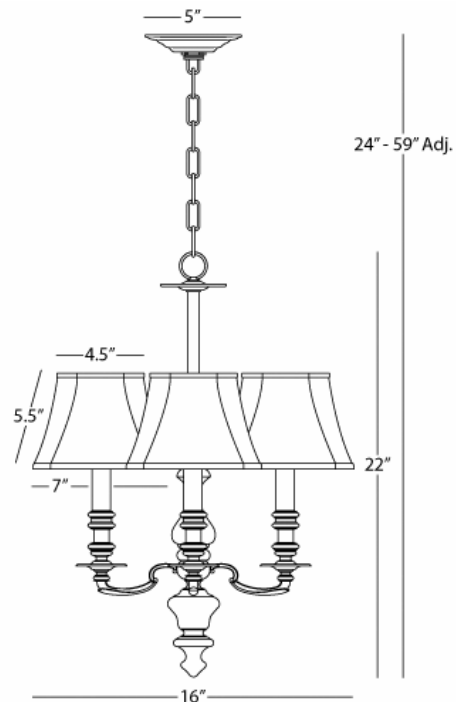

NEWPORT

G9952

3 - Light Mini Chandelier

3 - 60W Max.

Bulb type: B10 Candelabra

Direct Wire Only

Rose Gold Finish over Cast Metal

Off-White Dupioni Silk Empire Shades

Susp. Hardware: 3ft. Chain

FINISH / SHADE OPTIONS:

9952 - Buddha Bronze w/ Pale Sage Antique

Antique Gold Dupioni Silk

P9952 - Pewter Finish w/ Dark Charcoal Antique

Off-White Dupioni Silk

**** Available for Quick SHIP ****