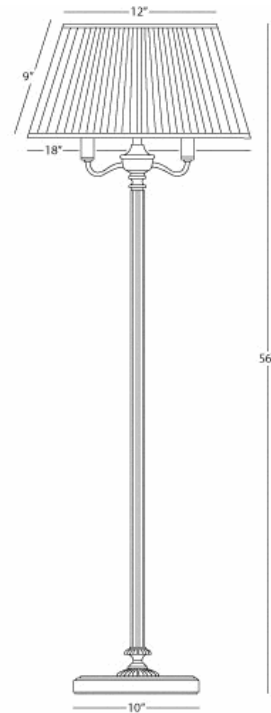

**ABBHEY BRONZE**

**L181**

**5-Way Floor Lamp**

**3-60W, 1-100W Max.**

**Bulb Type: A**

**Switch: 5-Way**

**Victorian Bronze Finish over Cast Metal/Steel**

**Natural Crystal Pleat Fabric Shade**

**SHADE OPTION:**

**L181X - Parchment Saki Fabric**

**Dims: 14" x 18" x 9.5"**

**\*\* Available for Quick SHIP \*\***